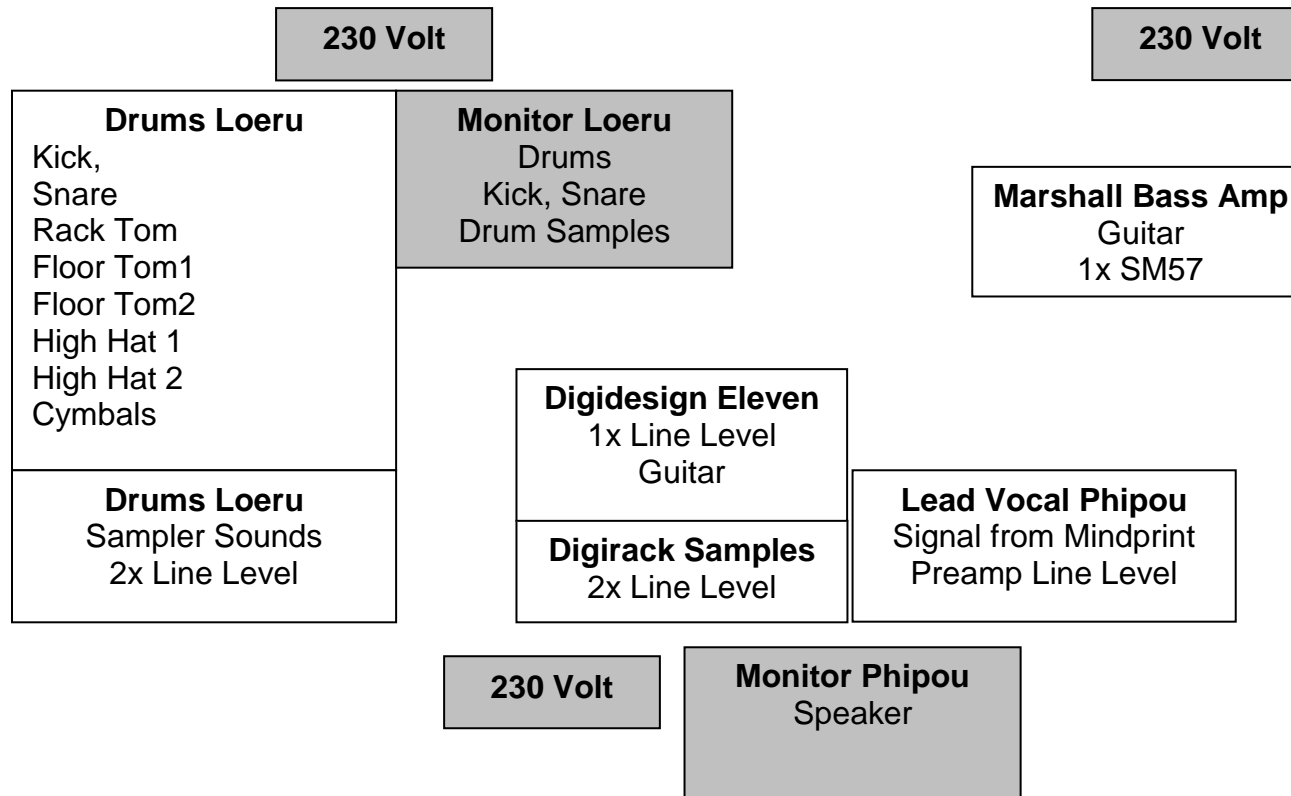

Stageplan: Pillar of Salt

Channels FX: Pillar of Salt

Channel Nr.	Signal	FX	Comment
1	Kick	Compressor	
2	Snare Up	Compressor	
3	Snare Bottom	Compressor	
4	Rack Tom	Compressor	
5	Floor Tom 1	Compressor	
6	Floor Tom2	Compressor	
7	HighHat1		
8	HighHat2		
9	OverheadLeft		
10	OverheadRight		
11	Drum Samples		Very Important! In MONO!
12	DrumSamples		Very Important! In MONO!
13	DigirackSamples Ableton Bass and Keys		Very Important! In MONO!
14	DigirackSamples Ableton Bass and Keys		Very Important! In MONO!
15	Vocals		Signal from Mindprint Preamp with Compression and FX!
16	Guitar Marshall Amp SM 57		
17	Guitar Eleven Rack Line		Digidesign Guitar FX Processor